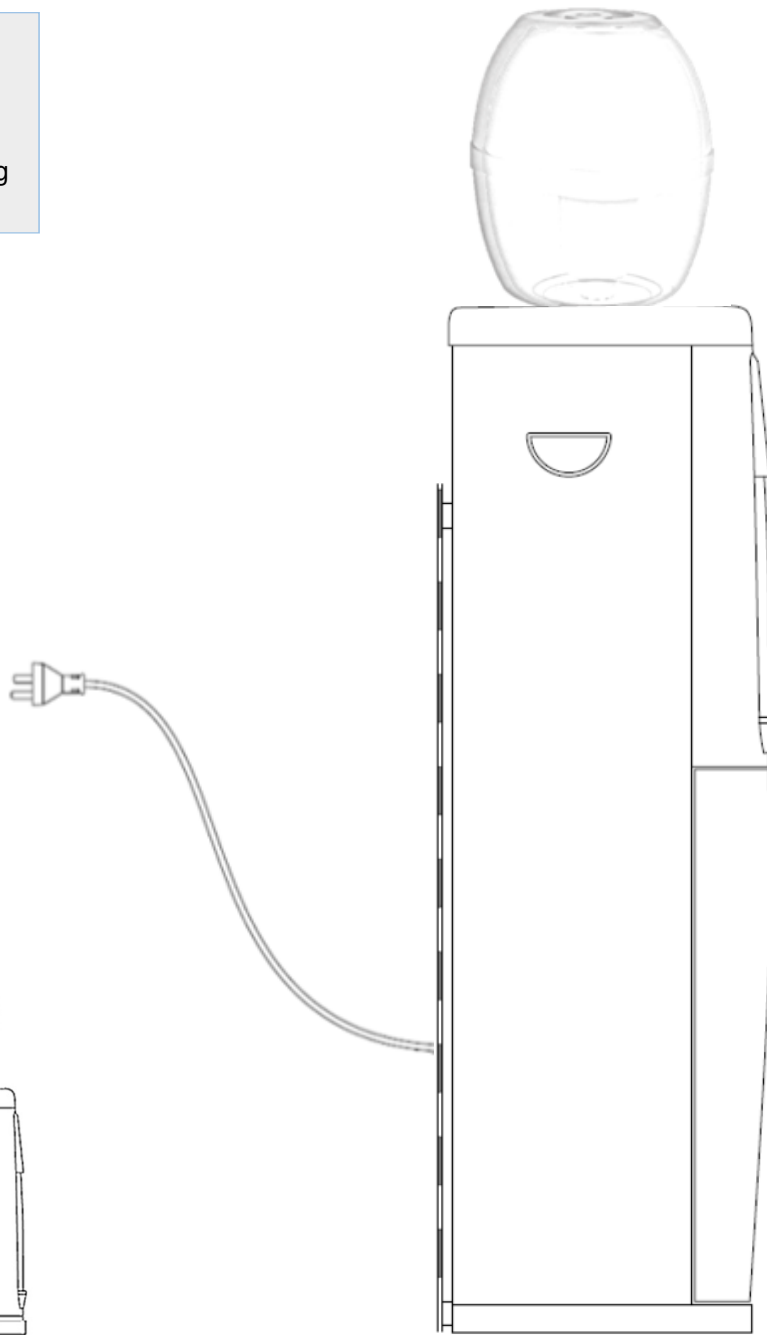

Platinum LC620BF & LC680BF do not require connection to a mains water supply. Refer to manual regarding filling instructions.

SITE REQUIREMENT
POWER SUPPLY

POWER OUTLET

850 H x 326 W x 400 D – mm

1430 H x 326 W x 375 D – mm